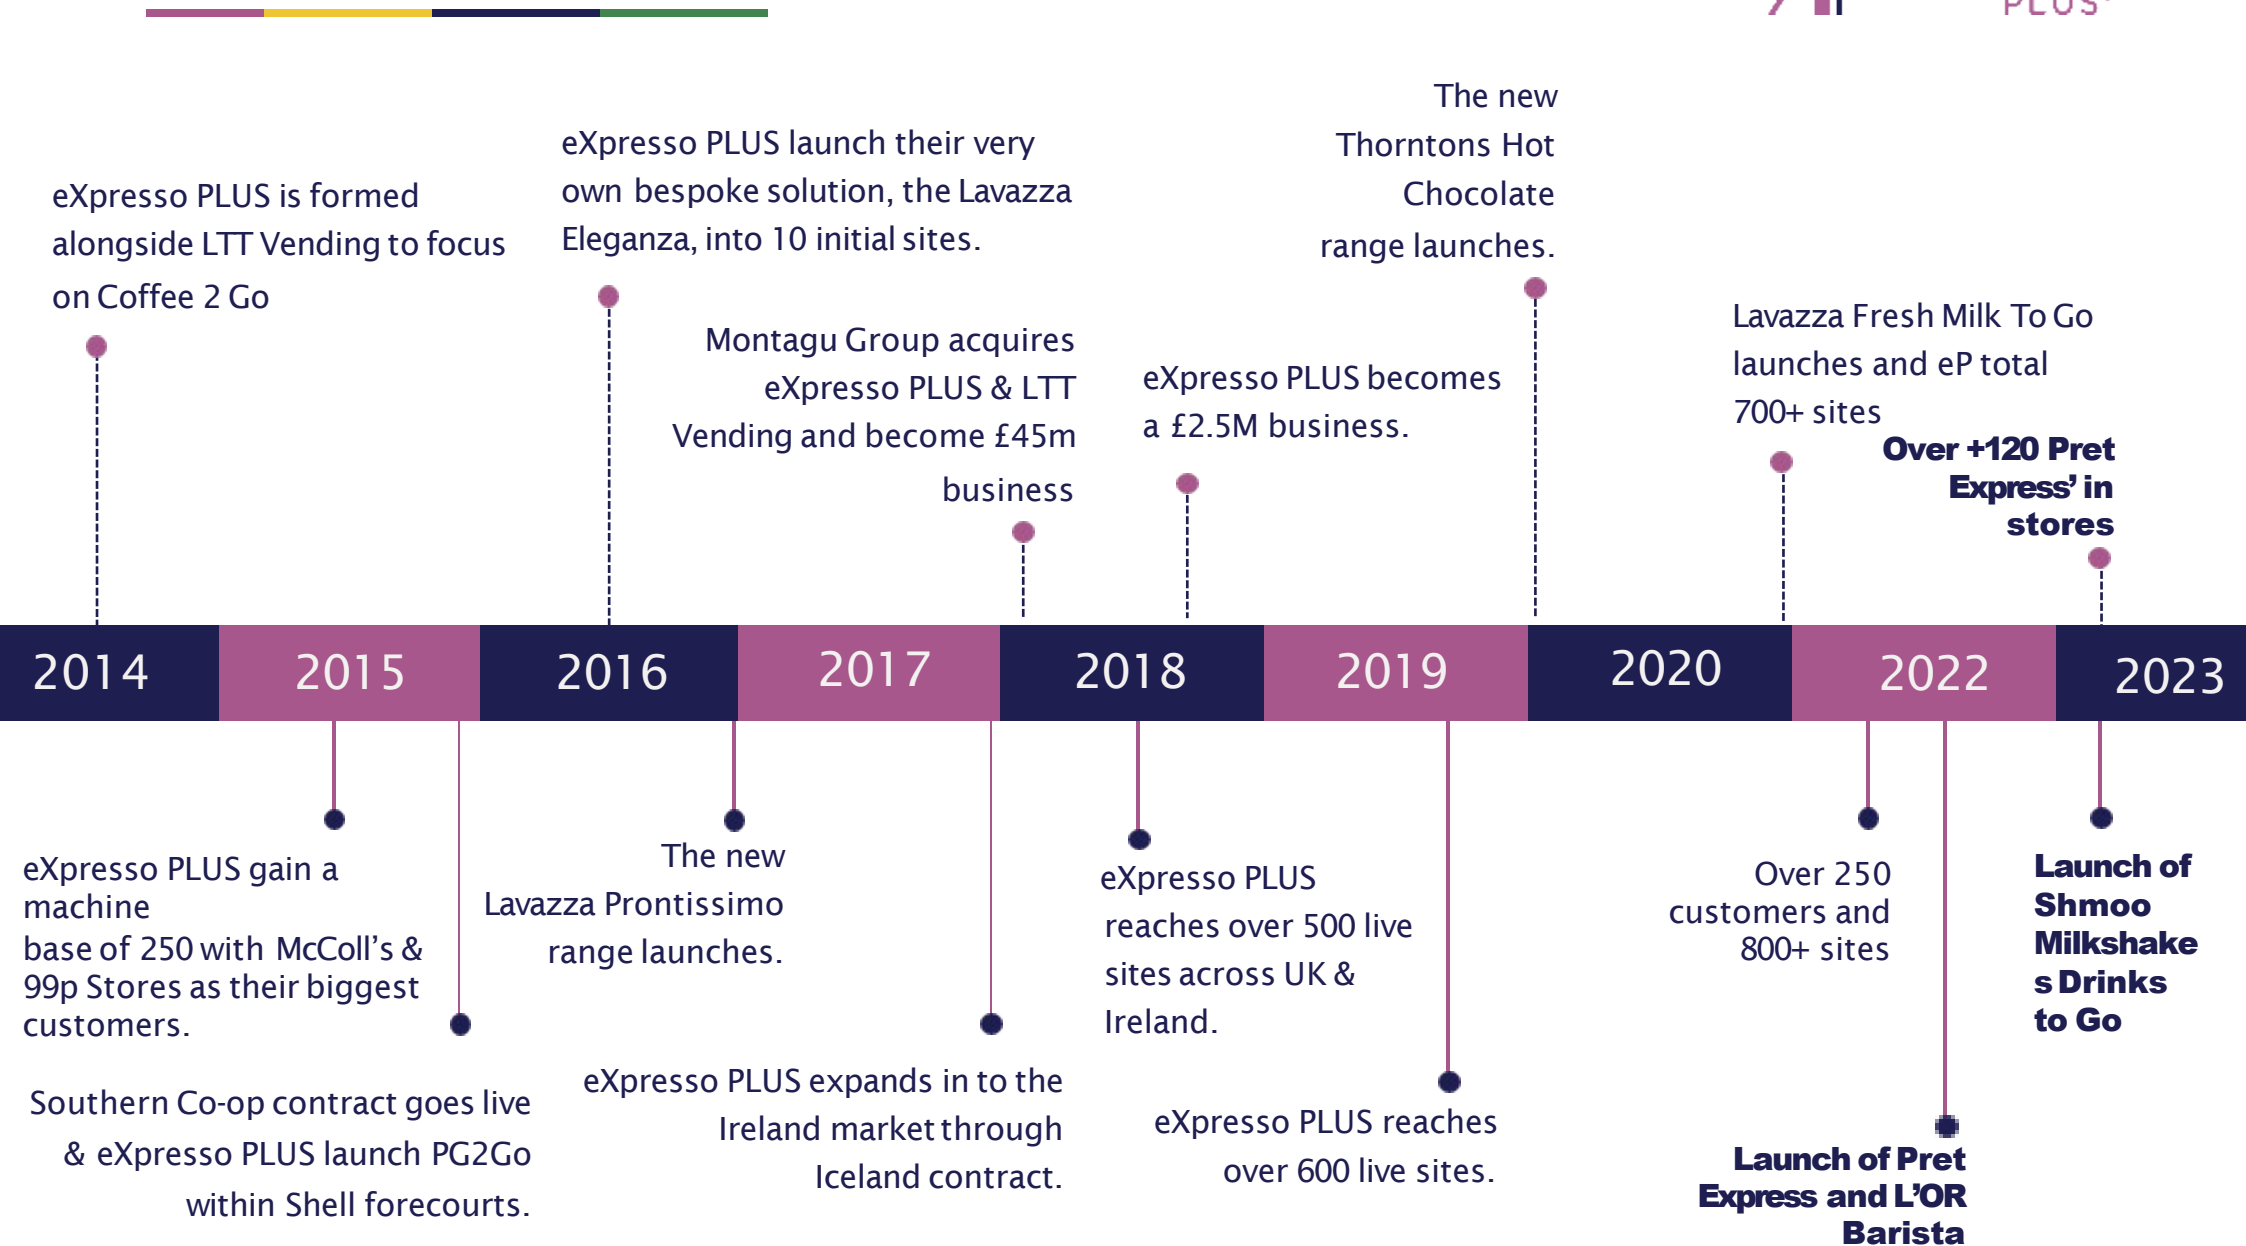

Building Bespoke Solutions

PRODUCT
TRIANGLE!
And... all things
in between

INNOVATION

at the heart
of our business.

espresso PLUS 2 go

FRONT SIDE

Timeline

LAVAZZA

TORINO, ITALIA, 1895

Convenient tower and table-top coffee to go from using **UK's No1 Roast & Ground brand in retail.**

Full coffee shop menu from Available in a variety of formats and sizes.

espresso PLUS®

The same quality as Pret A Manger Stores.

Three sizes available – 1.6m & 1.2m (800m with 32" media screen coming soon)

Everything is included, from machines to ingredients and installation to POS with no upfront investment.