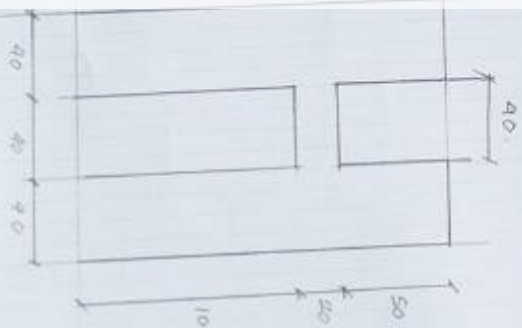

Building Bespoke Solutions

PRODUCT
TRIANGLE!
And... all things
in between

INNOVATION

at the heart
of our business.

espresso PLUS 2 go

FRONT SIDE